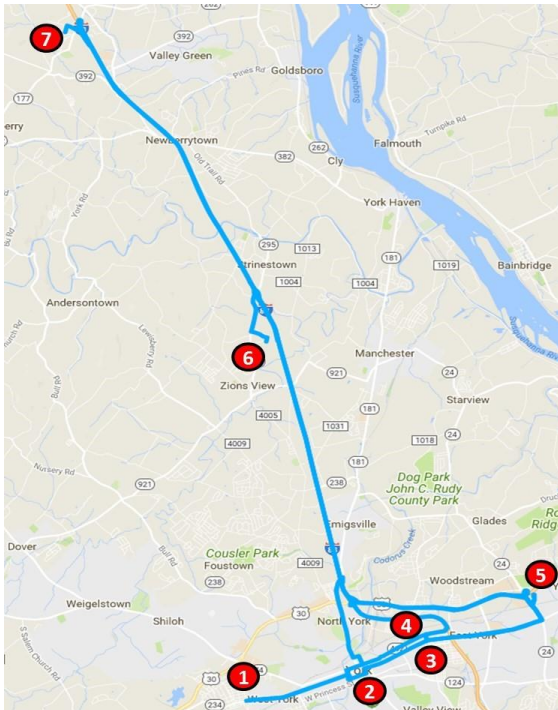

Bus Service to FedEx—Route 33

ROUTE 33 - WEEKDAY (M-F) SCHEDULE

1	2	3	4	5	6	7	7	6	5	3	2	1
DEPARTS Market / Diamond	DEPARTS Transfer Center	DEPARTS Phila. / Harrison	DEPARTS Market / Harrison	DEPARTS York Co. Prison	DEPARTS ES3	ARRIVES FedEx	DEPARTS FedEx	DEPARTS ES3	DEPARTS York Co. Prison	DEPARTS Phila. / Harrison	DEPARTS Transfer Center	DEPARTS Market / Diamond
4:55 AM	5:07 AM	---	5:13 AM	5:25 AM	5:50 AM	6:05 AM	6:10 AM	6:30 AM	6:53 AM	---	7:13 AM	7:21 AM
2:00 PM	2:10 PM	2:19 PM	---	---	2:50 PM	---	---	3:10 PM	---	3:25 PM	3:36 PM	3:44 PM
4:37 PM	4:49 PM	---	4:57 PM	5:15 PM	5:46 PM	6:01 PM	6:06 PM	6:26 PM	6:54 PM	---	7:14 PM	7:22 PM
9:35 PM	9:43 PM	9:52 PM	---	---	---	10:25 PM	10:40 PM	---	---	11:05 PM	11:13 PM	11:21 PM

ROUTE 33 - SATURDAY SCHEDULE

1	2	3	4	5	6	7	7	6	5	3	2	1
DEPARTS Market / Diamond	DEPARTS Transfer Center	DEPARTS Phila. / Harrison	DEPARTS Market / Harrison	DEPARTS York Co. Prison	ARRIVE ES3	ARRIVES FedEx	DEPARTS FedEx	DEPART ES3	DEPARTS York Co. Prison	DEPARTS Phila. / Harrison	DEPARTS Transfer Center	DEPARTS Market / Diamond
4:55 AM	5:07 AM	---	5:13 AM	5:25 AM	5:50 AM	6:05 AM	6:10 AM	6:30 AM	6:53 AM	---	7:13 AM	7:21 AM
2:00 PM	2:10 PM	2:19 PM	---	---	2:50 PM	---	---	3:10 PM	---	3:25 PM	3:36 PM	3:44 PM
4:42 PM	4:54 PM	---	5:02 PM	5:20 PM	5:50 PM	---	---	6:10 PM	6:35 PM	---	6:55 PM	7:03 PM

- FedEx is Now Hiring
- Bus runs Monday – Saturday
- Cost - \$1.60 for one-way trip (\$42 a month for unlimited rides)